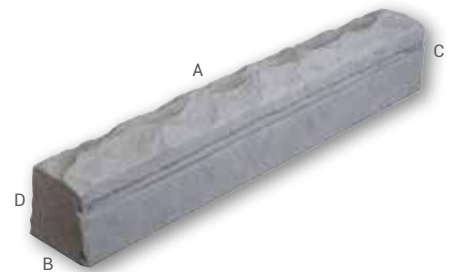

VENEERSTONE™

PRODUCT PROFILE:
ACCESSORIES & ACCENTS

ACCESSORIES & ACCENTS

PROFILE INFORMATION & COLOR OPTIONS

Our coordinated accessories are the perfect accent pieces and finishing touches for any project. These Header Stones, Hearthstones, Keystones and Window Sills will coordinate perfectly with the textures, colors and integrity of each Veneerstone profile.

AVAILABLE ACCESSORY COLORS

HEARTHSTONES & FLAT WALL COPING STONES	A	B	C
19" x 20"	19"	20"	1.75"

HEADER STONES	A	B	C
22.5" x 8"	22.5"	8"	2.5"

KEY STONES	A	B	C	D
22.5" x 8"	10"	4.75"-7.75"	2.5"	2.5"

WATER TABLES & WINDOW SILLS	A	B	C	D
18" x 3.5"	18"	3.5"	2" FRONT EDGE	2.5" BACK EDGE

***PREMIUM COLOR | NOTE: All accessories are shown in Gray**

TECH DATA

- Compressive Strength (at 28 days) Meets or exceeds ASTM standard 1800 PSI – typical result 5,500 PSI avg. min.
- Water Absorption (at 28 days) Does not exceed 15.2%
- Fireproof? Yes: Will not contribute to smoke or flame development
- Colorfastness: Existing applications show no undesirable change in coloring after years of weathering