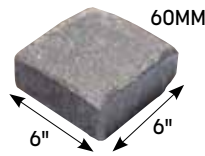

Southern Traditions™

COBBLE PAVER (TUMBLED)
6x6 & 6x9, 60mm

Scan QR Code to See Our
Cobble Paver Tumbled
Webpage!

GREY/CHARCOAL BLEND SHOWN ABOVE IN MUSTER K PATTERN

COBBLE PAVER (TUMBLED) 6x6 & 6x9, 60mm

Traditional yet rustic, the **NEWLY UPDATED SOUTHERN TRADITIONS™** **60MM COBBLE PAVER SYSTEM** now featuring our 3 newly blended colors and updated textures. This product has a tumbled finish giving it an "old world distressed" finish. This system features two individual sizes of 6"x6" and 6"x9". The cobble paver system is perfect for all hardscape projects, driveways, walkways, pool decks, patios, etc. and can be installed in a variety of laying patterns to create a one of a kind look and feel.

COLOR OPTIONS

TAN/CHARCOAL BLEND

GREY/CHARCOAL BLEND

CHOCOLATE/TAN BLEND

APPLICATIONS

PATIO

PEDESTRIAN

LIGHT RESIDENTIAL TRAFFIC

PRODUCT DIMENSIONS

PALLET INFO

6"x6"x60mm (5.43"x5.43")	6"x9"x60mm (5.43"x8.19")
4.88 units/sq. ft.	3.23 units/sq. ft.
9.83 sq. ft. per layer	11.14 sq. ft. per layer
10 layers	10 layers
480 pieces per pallet	360 pieces per pallet
98.36 sq. ft. per pallet	111.4 sq. ft. per pallet