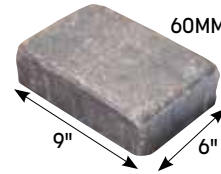

Southern Traditions™

COBBLE PAVER (TUMBLED)
6x6 & 6x9, 60mm

Scan QR Code to See Our
Cobble Paver Tumbled
Webpage!

GREY/CHARCOAL BLEND SHOWN ABOVE IN MUSTER K PATTERN

COBBLE PAVER (TUMBLED) 6x6 & 6x9, 60mm

Traditional yet rustic, the **NEWLY UPDATED SOUTHERN TRADITIONS™** **60MM COBBLE PAVER SYSTEM** now featuring our 3 newly blended colors and updated textures. This product has a tumbled finish giving it an "old world distressed" finish. This system features two individual sizes of 6"x6" and 6"x9". The cobble paver system is perfect for all hardscape projects, driveways, walkways, pool decks, patios, etc. and can be installed in a variety of laying patterns to create a one of a kind look and feel.

COLOR OPTIONS

TAN/CHARCOAL BLEND

GREY/CHARCOAL BLEND

CHOCOLATE/TAN BLEND

APPLICATIONS

PATIO

PEDESTRIAN

LIGHT RESIDENTIAL TRAFFIC

PRODUCT DIMENSIONS

PALLET INFO

6"x6"x60mm (5.43"x5.43")	6"x9"x60mm (5.43"x8.19")
4.88 units/sq. ft.	3.23 units/sq. ft.
9.83 sq. ft. per layer	11.14 sq. ft. per layer
10 layers	10 layers
480 pieces per pallet	360 pieces per pallet
98.36 sq. ft. per pallet	111.4 sq. ft. per pallet