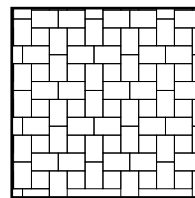

COBBLE PAVER TUMBLED
6"x6" & 6"x9" COMBO
MUSTER K