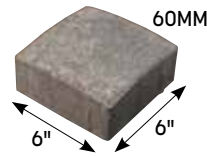

Southern Traditions™

COBBLE PAVER
6"x6"x60mm & 6"x9"x60mm

Scan QR Code to See Our Cobble Paver Webpage!

GREY/CHARCOAL BLEND SHOWN ABOVE IN THE MUSTER K PATTERN

COBBLE PAVER 6x6 & 6x9, 60mm

Traditional yet rustic, the **NEWLY UPDATED SOUTHERN TRADITIONS™** **60MM COBBLE PAVER SYSTEM** now featuring our 3 newly blended colors and updated textures. This product has a smooth, textured finish. This system features two individual sizes of 6"x6" and 6"x9". The cobble paver system is perfect for all hardscape projects, driveways, walkways, pool decks, patios, etc. and can be installed in a variety of laying patterns to create a one of a kind look and feel.

COLOR OPTIONS

TAN/CHARCOAL BLEND

GREY/CHARCOAL BLEND

CHOCOLATE/TAN BLEND

APPLICATIONS

PATIO

PEDESTRIAN

LIGHT RESIDENTIAL TRAFFIC

PRODUCT DIMENSIONS

PALLET INFO

6"x6"x60mm (5.43"x5.43")	6"x9"x60mm (5.43"x8.19")
4.88 units/sq. ft.	3.23 units/sq. ft.
9.83 sq. ft. per layer	11.14 sq. ft. per layer
10 layers	10 layers
480 pieces per pallet	360 pieces per pallet
98.36 sq. ft. per pallet	111.4 sq. ft. per pallet