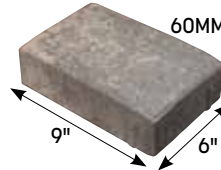

Southern Traditions™

COBBLE PAVER
6"x6"x60mm & 6"x9"x60mm

Scan QR Code to See Our Cobble Paver Webpage!

GREY/CHARCOAL BLEND SHOWN ABOVE IN THE MUSTER K PATTERN

COBBLE PAVER 6x6 & 6x9, 60mm

Traditional yet rustic, the **NEWLY UPDATED SOUTHERN TRADITIONS™** **60MM COBBLE PAVER SYSTEM** now featuring our 3 newly blended colors and updated textures. This product has a smooth, textured finish. This system features two individual sizes of 6"x6" and 6"x9". The cobble paver system is perfect for all hardscape projects, driveways, walkways, pool decks, patios, etc. and can be installed in a variety of laying patterns to create a one of a kind look and feel.

COLOR OPTIONS

TAN/CHARCOAL BLEND

GREY/CHARCOAL BLEND

CHOCOLATE/TAN BLEND

APPLICATIONS

PATIO

PEDESTRIAN

LIGHT RESIDENTIAL TRAFFIC

PRODUCT DIMENSIONS

PALLET INFO

6"x6"x60mm (5.43"x5.43")	6"x9"x60mm (5.43"x8.19")
4.88 units/sq. ft.	3.23 units/sq. ft.
9.83 sq. ft. per layer	11.14 sq. ft. per layer
10 layers	10 layers
480 pieces per pallet	360 pieces per pallet
98.36 sq. ft. per pallet	111.4 sq. ft. per pallet