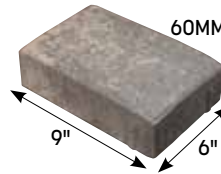

Southern Traditions™

COBBLE PAVER
6"x6"x60mm & 6"x9"x60mm

Scan QR Code to See Our Cobble Paver Webpage!

GREY/CHARCOAL BLEND SHOWN ABOVE IN THE MUSTER K PATTERN

COBBLE PAVER 6x6 & 6x9, 60mm

Traditional yet rustic, the **NEWLY UPDATED SOUTHERN TRADITIONS™** **60MM COBBLE PAVER SYSTEM** now featuring our 3 newly blended colors and updated textures. This product has a smooth, textured finish. This system features two individual sizes of 6"x6" and 6"x9". The cobble paver system is perfect for all hardscape projects, driveways, walkways, pool decks, patios, etc. and can be installed in a variety of laying patterns to create a one of a kind look and feel.

COLOR OPTIONS

TAN/CHARCOAL BLEND

GREY/CHARCOAL BLEND

CHOCOLATE/TAN BLEND

APPLICATIONS

PATIO

PEDESTRIAN

LIGHT RESIDENTIAL TRAFFIC

PRODUCT DIMENSIONS

PALLET INFO

6"x6"x60mm (5.43"x5.43")	6"x9"x60mm (5.43"x8.19")
4.88 units/sq. ft.	3.23 units/sq. ft.
9.83 sq. ft. per layer	11.14 sq. ft. per layer
10 layers	10 layers
480 pieces per pallet	360 pieces per pallet
98.36 sq. ft. per pallet	111.4 sq. ft. per pallet