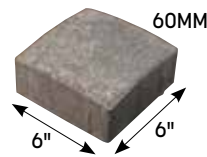

Southern Traditions™

COBBLE PAVER
6"x6"x60mm & 6"x9"x60mm

Scan QR Code to See Our Cobble Paver Webpage!

GREY/CHARCOAL BLEND SHOWN ABOVE IN THE MUSTER K PATTERN

COBBLE PAVER 6x6 & 6x9, 60mm

Traditional yet rustic, the **NEWLY UPDATED SOUTHERN TRADITIONS™** **60MM COBBLE PAVER SYSTEM** now featuring our 3 newly blended colors and updated textures. This product has a smooth, textured finish. This system features two individual sizes of 6"x6" and 6"x9". The cobble paver system is perfect for all hardscape projects, driveways, walkways, pool decks, patios, etc. and can be installed in a variety of laying patterns to create a one of a kind look and feel.

COLOR OPTIONS

TAN/CHARCOAL BLEND

GREY/CHARCOAL BLEND

CHOCOLATE/TAN BLEND

APPLICATIONS

PATIO

PEDESTRIAN

LIGHT RESIDENTIAL TRAFFIC

PRODUCT DIMENSIONS

PALLET INFO

6"x6"x60mm (5.43"x5.43")	6"x9"x60mm (5.43"x8.19")
4.88 units/sq. ft.	3.23 units/sq. ft.
9.83 sq. ft. per layer	11.14 sq. ft. per layer
10 layers	10 layers
480 pieces per pallet	360 pieces per pallet
98.36 sq. ft. per pallet	111.4 sq. ft. per pallet