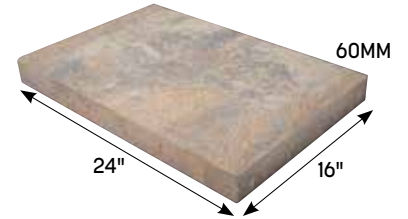

# 3-PC ARLINGTON RESERVE SLATE XL

Now showcasing the **NEW BELLE MEADE COLLECTION** featuring the 3-pc, 60mm, Arlington Reserve Slate XL system. This product has a slate finish, giving it a rustic, earthy finish. Perfect for all hardscape projects, walkways, pool decks, patios, etc. The Arlington Reserve Slate XL product is our largest dimension textured paver we offer and it comes in a variety of color options to fit your needs. This 3-pc XL system installs together in a variety of laying patterns or it can be combined with the smaller slate 3-pc system to create a one of a kind look and feel.

## PRODUCT DIMENSIONS