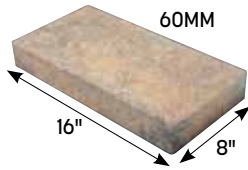

# 3-PC ARLINGTON RESERVE SLATE XL

Now showcasing the **NEW BELLE MEADE COLLECTION** featuring the 3-pc, 60mm, Arlington Reserve Slate XL system. This product has a slate finish, giving it a rustic, earthy finish. Perfect for all hardscape projects, walkways, pool decks, patios, etc. The Arlington Reserve Slate XL product is our largest dimension textured paver we offer and it comes in a variety of color options to fit your needs. This 3-pc XL system installs together in a variety of laying patterns or it can be combined with the smaller slate 3-pc system to create a one of a kind look and feel.

## PRODUCT DIMENSIONS