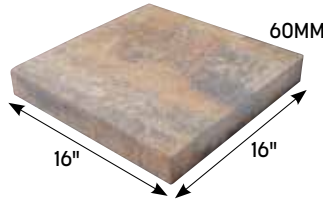

# 3-PC ARLINGTON RESERVE SLATE XL

Now showcasing the **NEW BELLE MEADE COLLECTION** featuring the 3-pc, 60mm, Arlington Reserve Slate XL system. This product has a slate finish, giving it a rustic, earthy finish. Perfect for all hardscape projects, walkways, pool decks, patios, etc. The Arlington Reserve Slate XL product is our largest dimension textured paver we offer and it comes in a variety of color options to fit your needs. This 3-pc XL system installs together in a variety of laying patterns or it can be combined with the smaller slate 3-pc system to create a one of a kind look and feel.

## PRODUCT DIMENSIONS