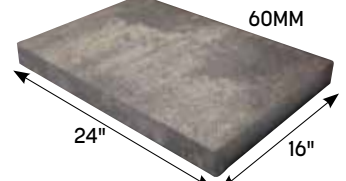

BELLE MEADE™

Collection

6-PC ARLINGTON RESERVE SLATE

Scan QR Code to See Our
6-Piece Arlington Reserve
Slate Webpage!

GREY/CHARCOAL BLEND SHOWN ABOVE IN MODULAR 01 PATTERN

6-PC ARLINGTON RESERVE SLATE

Now showcasing the **NEW BELLE MEADE COLLECTION** featuring the 6-pc, 60mm, Arlington Reserve Slate system. This product has a slate finish, giving it a rustic, earthy finish. Perfect for all hardscape projects, walkways, pool decks, patios, etc. This 6-pc system installs together in a variety of laying patterns and is a combination of the smaller slate 3-pc system with the XL slate 3-pc system to create a one of a kind look and feel.

COLOR OPTIONS

TAN/CHARCOAL BLEND

GREY/CHARCOAL BLEND

CHOCOLATE/TAN BLEND

APPLICATIONS

PATIO

PEDESTRIAN

PRODUCT DIMENSIONS

PALLET INFO

3-PC PALLET

- 12, 3pc combos per layer, per pallet
- 7 layers
- 15.5 sq. ft. per layer
- 108.5 sq. ft per pallet
- 2990 lbs. per pallet

1-PC PALLET

- 6, 1XL pc per layer, per pallet
- 7 layers
- 15.5 sq. ft. per layer
- 108.5 sq. ft per pallet
- 2990 lbs. per pallet