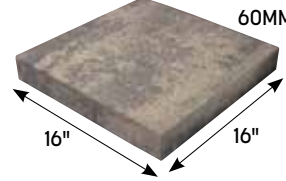

BELLE MEADE™

Collection

6-PC ARLINGTON RESERVE SLATE

Scan QR Code to See Our
6-Piece Arlington Reserve
Slate Webpage!

GREY/CHARCOAL BLEND SHOWN ABOVE IN MODULAR 01 PATTERN

6-PC ARLINGTON RESERVE SLATE

Now showcasing the **NEW BELLE MEADE COLLECTION** featuring the 6-pc, 60mm, Arlington Reserve Slate system. This product has a slate finish, giving it a rustic, earthy finish. Perfect for all hardscape projects, walkways, pool decks, patios, etc. This 6-pc system installs together in a variety of laying patterns and is a combination of the smaller slate 3-pc system with the XL slate 3-pc system to create a one of a kind look and feel.

COLOR OPTIONS

TAN/CHARCOAL BLEND

GREY/CHARCOAL BLEND

CHOCOLATE/TAN BLEND

APPLICATIONS

PATIO

PEDESTRIAN

PRODUCT DIMENSIONS

PALLET INFO

3-PC PALLET

- 12, 3pc combos per layer, per pallet
- 7 layers
- 15.5 sq. ft. per layer
- 108.5 sq. ft per pallet
- 2990 lbs. per pallet

1-PC PALLET

- 6, 1XL pc per layer, per pallet
- 7 layers
- 15.5 sq. ft. per layer
- 108.5 sq. ft per pallet
- 2990 lbs. per pallet