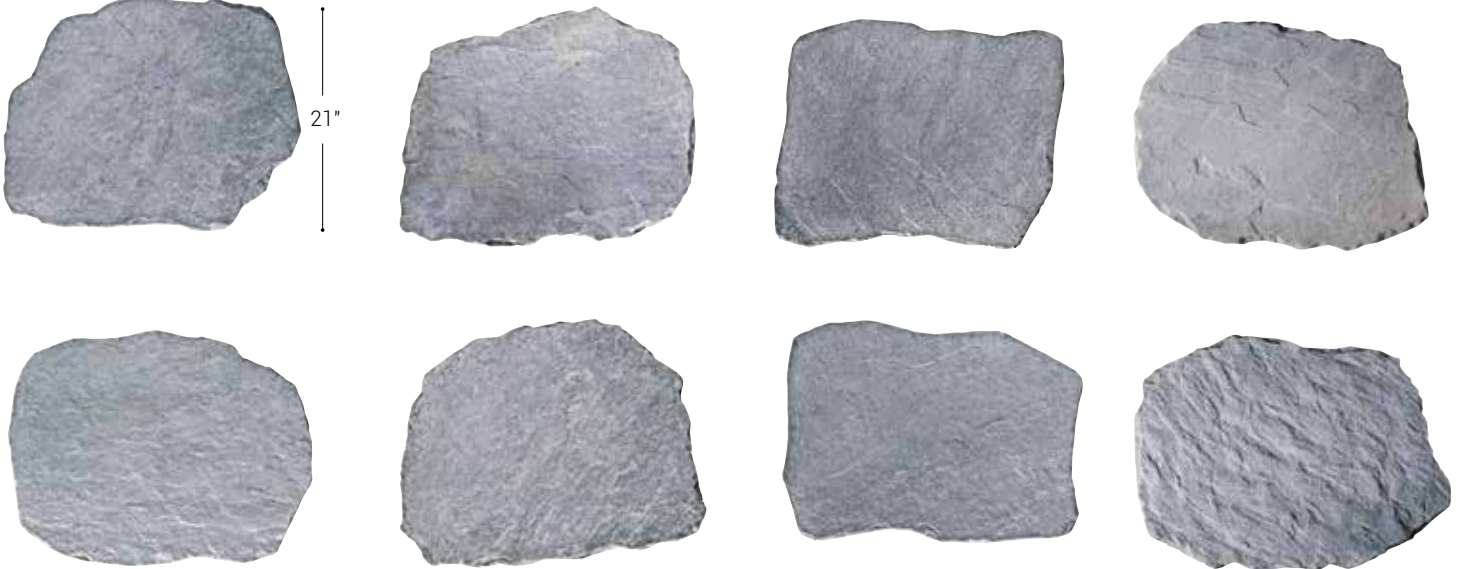

AVAILABLE COLOR OPTIONS

LIMESTONE

RIDGESTONE

FEATURES

- 8 different shapes for a rustic, authentic stone appearance
- Superior Steppers are +/- 27" x 21" wide, with a consistent 2" rise
- Various color offerings compliment your existing backyard environment

SUPERIOR STEPPERS PALLET:

- 52 sq.ft./pallet
- 1,300 lbs./pallet
- 16 pc/pallet
- 1 pc=3.25 sq.ft.

*Due to their design, dimensions vary slightly by paver.